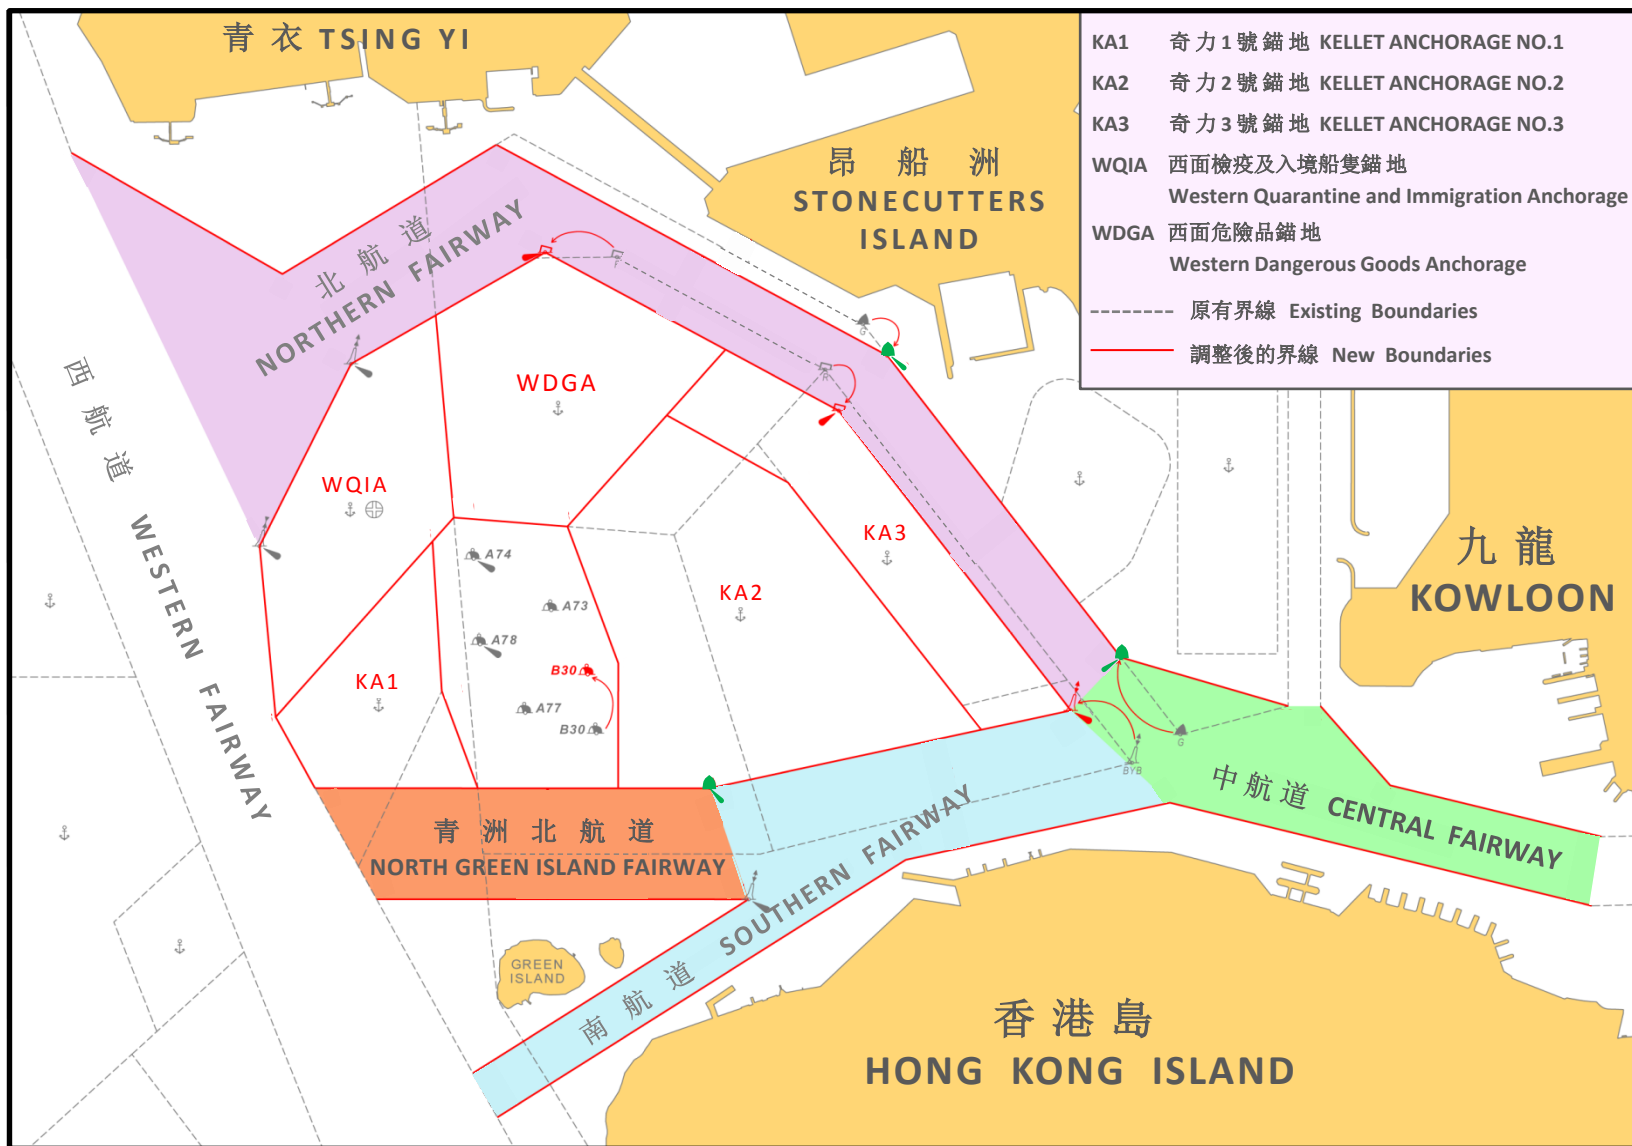

# 調整西面港口主要航道及碇泊區之界線

## Rearrangement of Principal Fairways and Anchorages in the Western Harbour

# 大嶼山北面設立三條主要航道

## Establishment of 3 Principal Fairways off North of Lantau Island