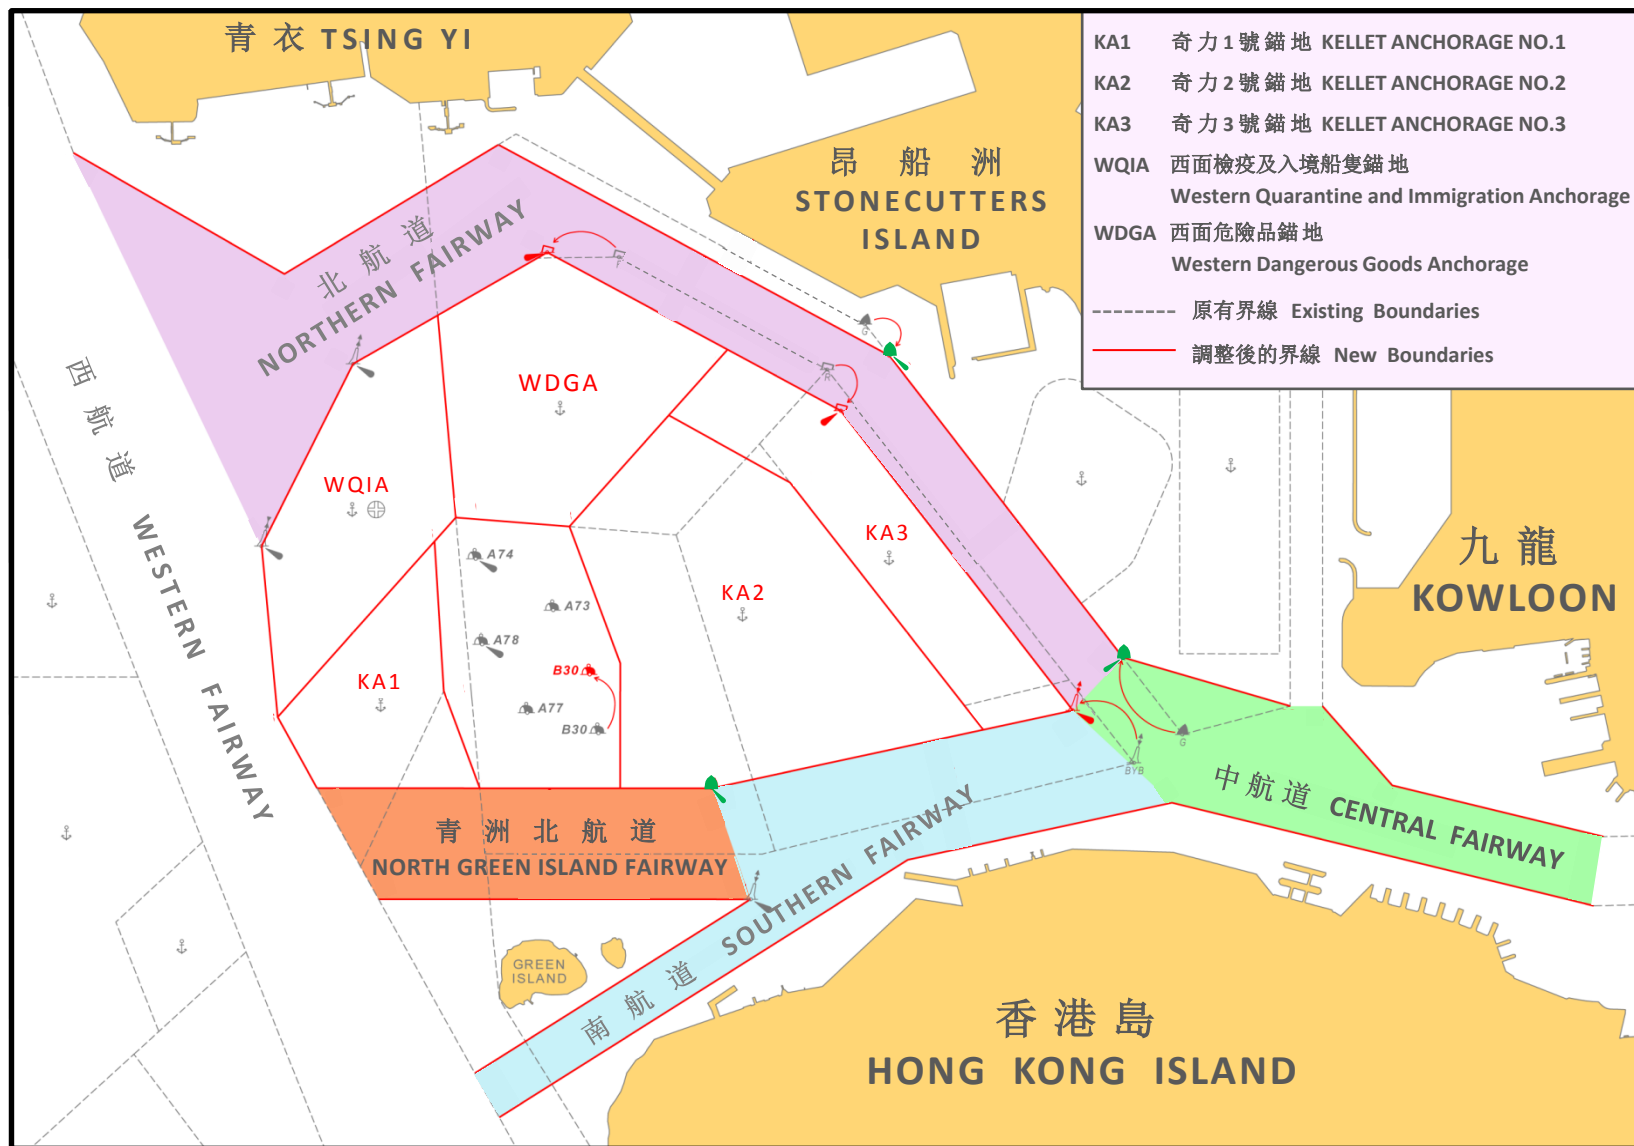

調整西面港口主要航道及碇泊區之界線

Rearrangement of Principal Fairways and Anchorages in the Western Harbour

大嶼山北面設立三條主要航道

Establishment of 3 Principal Fairways off North of Lantau Island