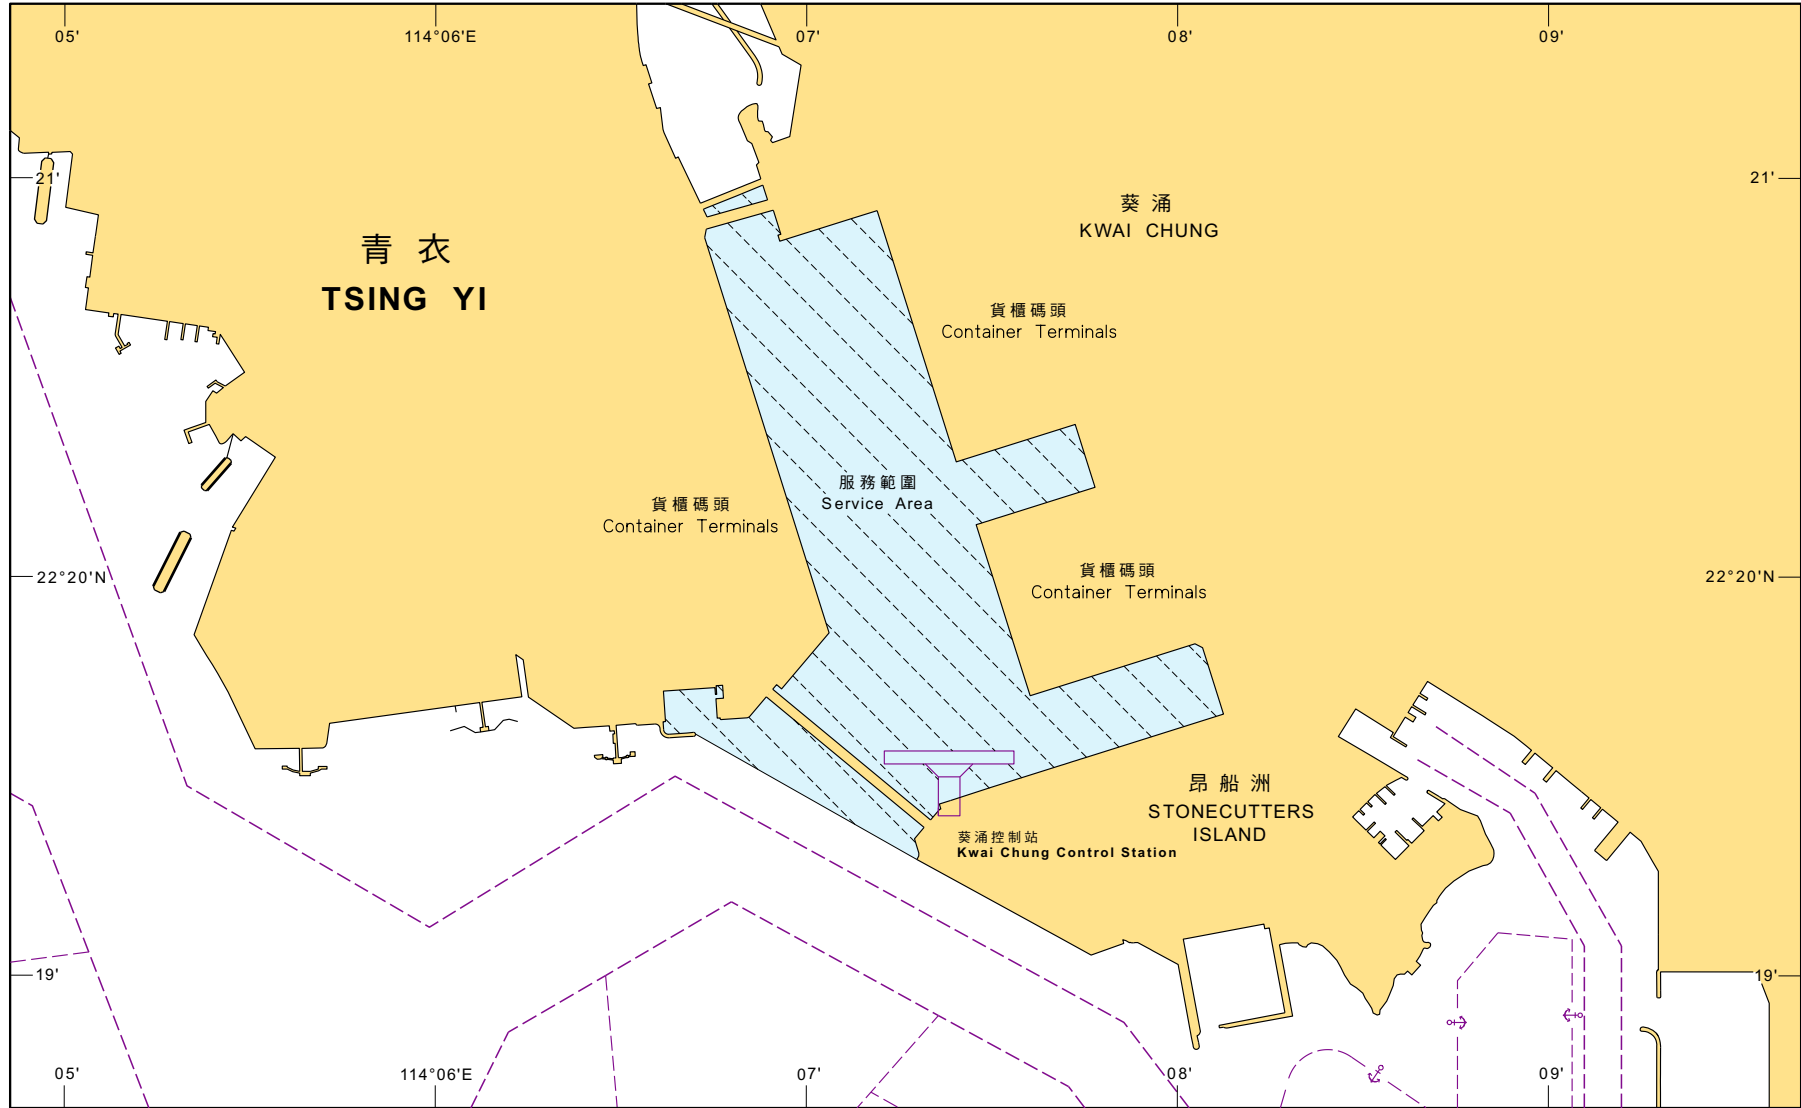

葵涌控制站服務範圍 Kwai Chung Control Station (KCCS) Service Area

海事處海道測量部於2021年04月繪製
Prepared by the Hydrographic Office,
Marine Department. April 2021

不宜作航行用途
NOT TO BE USED FOR NAVIGATION

基準 WGS84
Datum

圖則編號 2021MAR011
Drawing No.