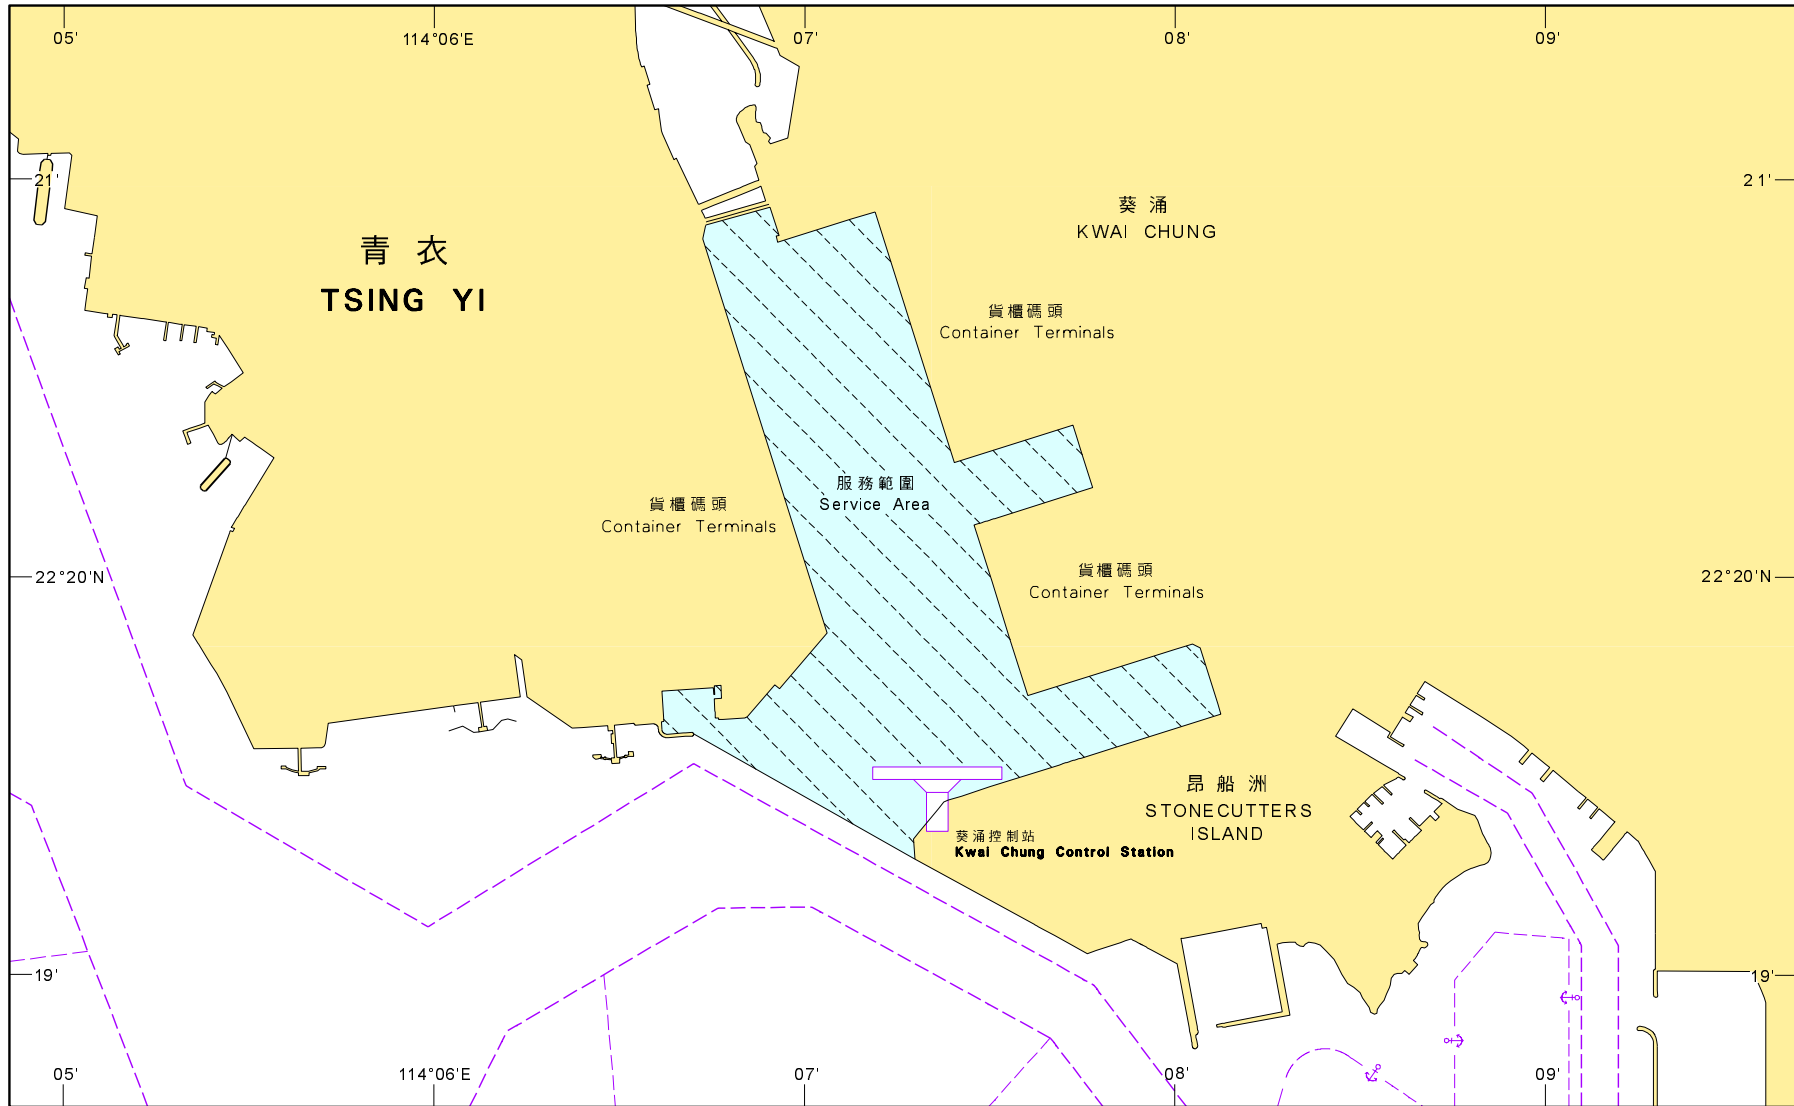

# 葵涌控制站服務範圍 Kwai Chung Control Station (KCCS) Service Area

海事處海道測量部於2006 6月繪製  
Prepared by the Hydrographic Office,  
Marine Department. June 2006

不宜作航行用途  
NOT TO BE USED FOR NAVIGATION

基準 Datum WGS84

圖則編號 2006MAR046  
Drawing No.