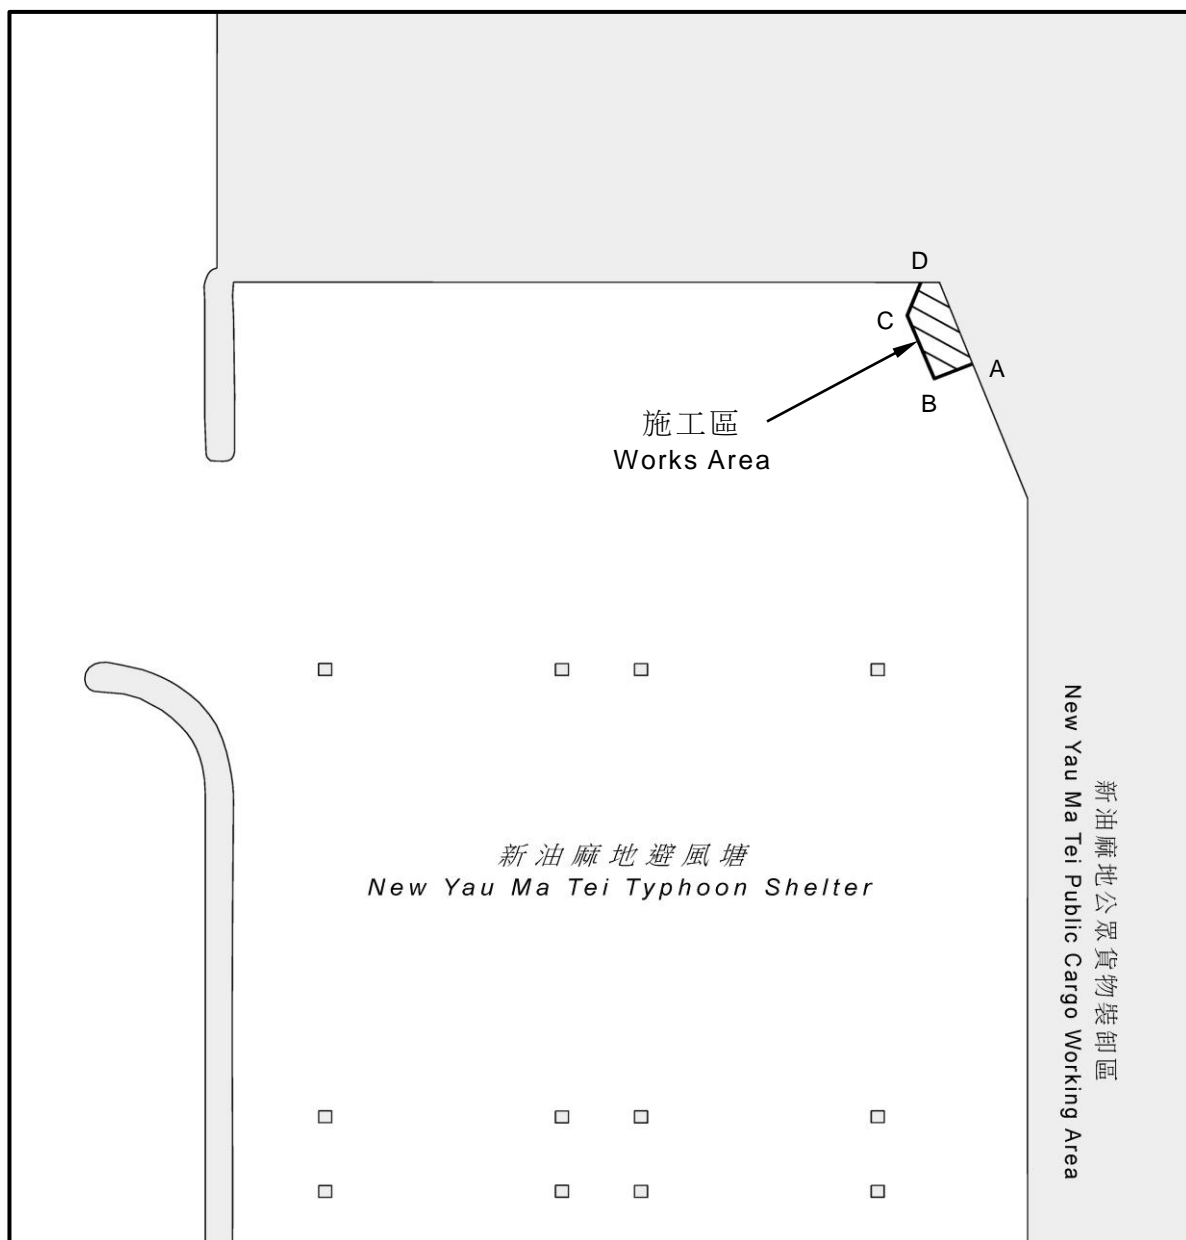

海事處佈告第 157 / 2021 號附圖

Drawing Attached to Marine Department Notice No. 157/2021

不宜作航行用途

NOT TO BE USED FOR NAVIGATION