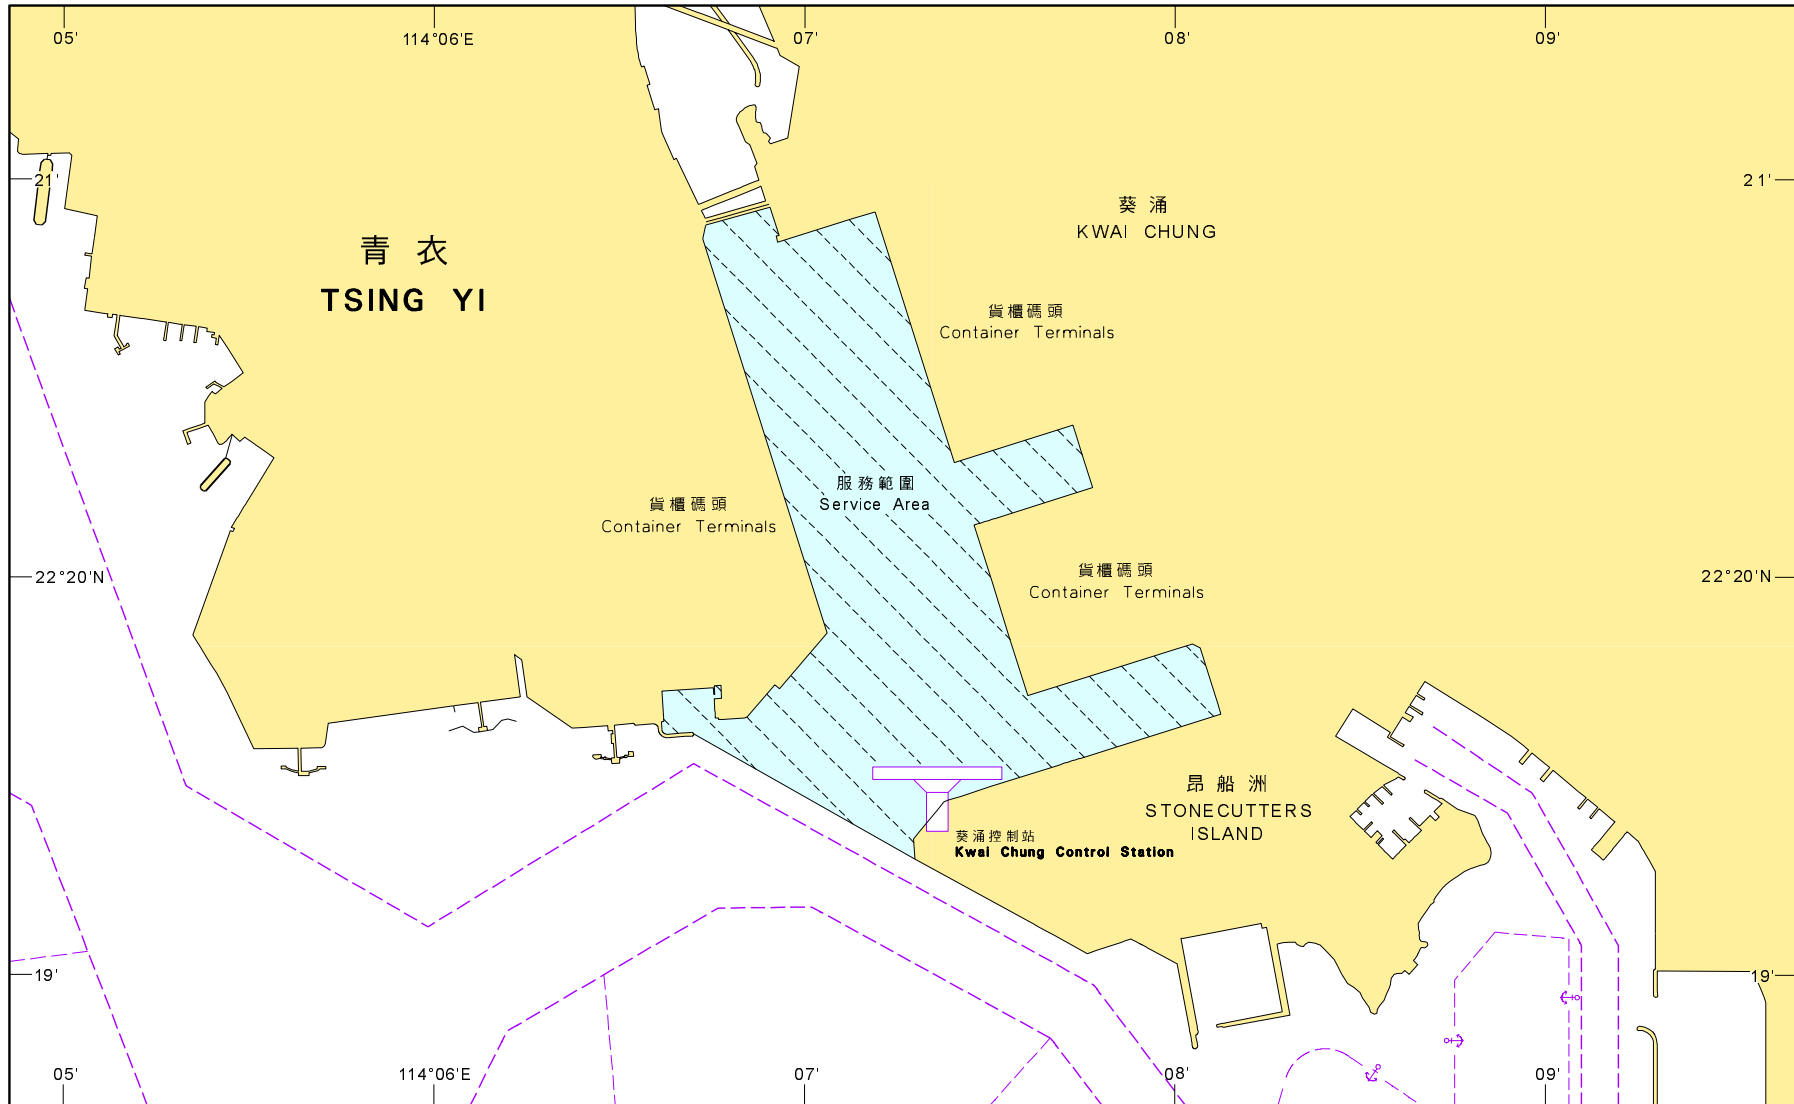

葵涌控制站服務範圍

Kwai Chung Control Station (KCCS) Service Area

海事處海道測量部於2006年6月繪製
 Prepared by the Hydrographic Office,
 Marine Department. June 2006

不宜作航行用途
 NOT TO BE USED FOR NAVIGATION

基準 Datum WGS84

圖則編號 2006MAR046
 Drawing No.